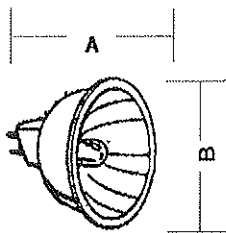

Open Face Multi-Reflector (MR)

Catalog #	Volts	Watts	Base	Dim. "A"	Dim. "B"	Description	List	Dealer
346000009	12	75	2 Prong	1 3/4"	2"	Sunbrite, Sunburst, Hatteras II	22.52	11.26
AP79112400	12	75	2 Prong	1 3/4"	2"	American/Pentair Aqualite	31.98	15.99
PF619352	12	35	2 Prong	1 5/8"	2"	Pentair Sam (2 req)	31.10	15.55
PF650036	12	35	2 Prong	1 3/4"	2"	Pentair Sal (1 req)	73.06	36.53
PF650037	12	35	2 Prong	1 1/2"	1 3/4"	Pentair SAL (3 req)	28.98	14.49
SPX0565Z1	12	50	2 Prong	1 3/4"	2"	Hayward Elite	65.11	32.56
SPX0590H	12	75	2 Prong	1 3/4"	2"	Hayward Astrolite II	29.20	14.60

Sealed Beam With Screw Terminals

Catalog #	Volts	Watts	Base	Dim. "A"	Dim. "B"	Description	List	Dealer
SPX0501Z1	12	300	Screw	4 3/4"	6 3/4"	Hayward 501	84.67	42.34
SPX0502Z1	12	100	Screw	4 3/4"	6 3/4"	Hayward 502	116.06	58.03

Sealed Beam With Male Plug Terminal

Catalog #	Volts	Watts	Base	Dim. "A"	Dim. "B"	Description	List	Dealer
SPX0500Z3	120	300	Prong	4 3/4"	6 3/4"	Hayward 502	54.88	27.44

Quartz Halogen Clip-in

Catalog #	Volts	Watts	Base	Dim. "A"	Dim. "B"	Description	List	Dealer
346000010	120	100	Clip In	3 1/16"	3/8"	Sunburst	81.02	40.51
346000018	120	300	Clip In	4 3/8"	3/8"	Sunbrite & Sun saver	23.26	11.63
346000019	120	500	Clip In	4 3/8"	3/8"	Sunbrite & Sun saver	23.26	11.63
AP78880800	12	150	Clip In	3 3/4"	3/8"	Aqualumin & Aqualumin II	120.58	60.29
AP78881100	120	250	Clip In	3 3/4"	3/8"	Aqualumin & Aqualumin II	44.10	22.05
AP79131000	120	300	Clip In	4 3/8"	3/8"	Amerquartz	22.34	11.17
AP79131100	120	500	Clip In	4 3/8"	3/8"	Amerquartz	22.34	11.17